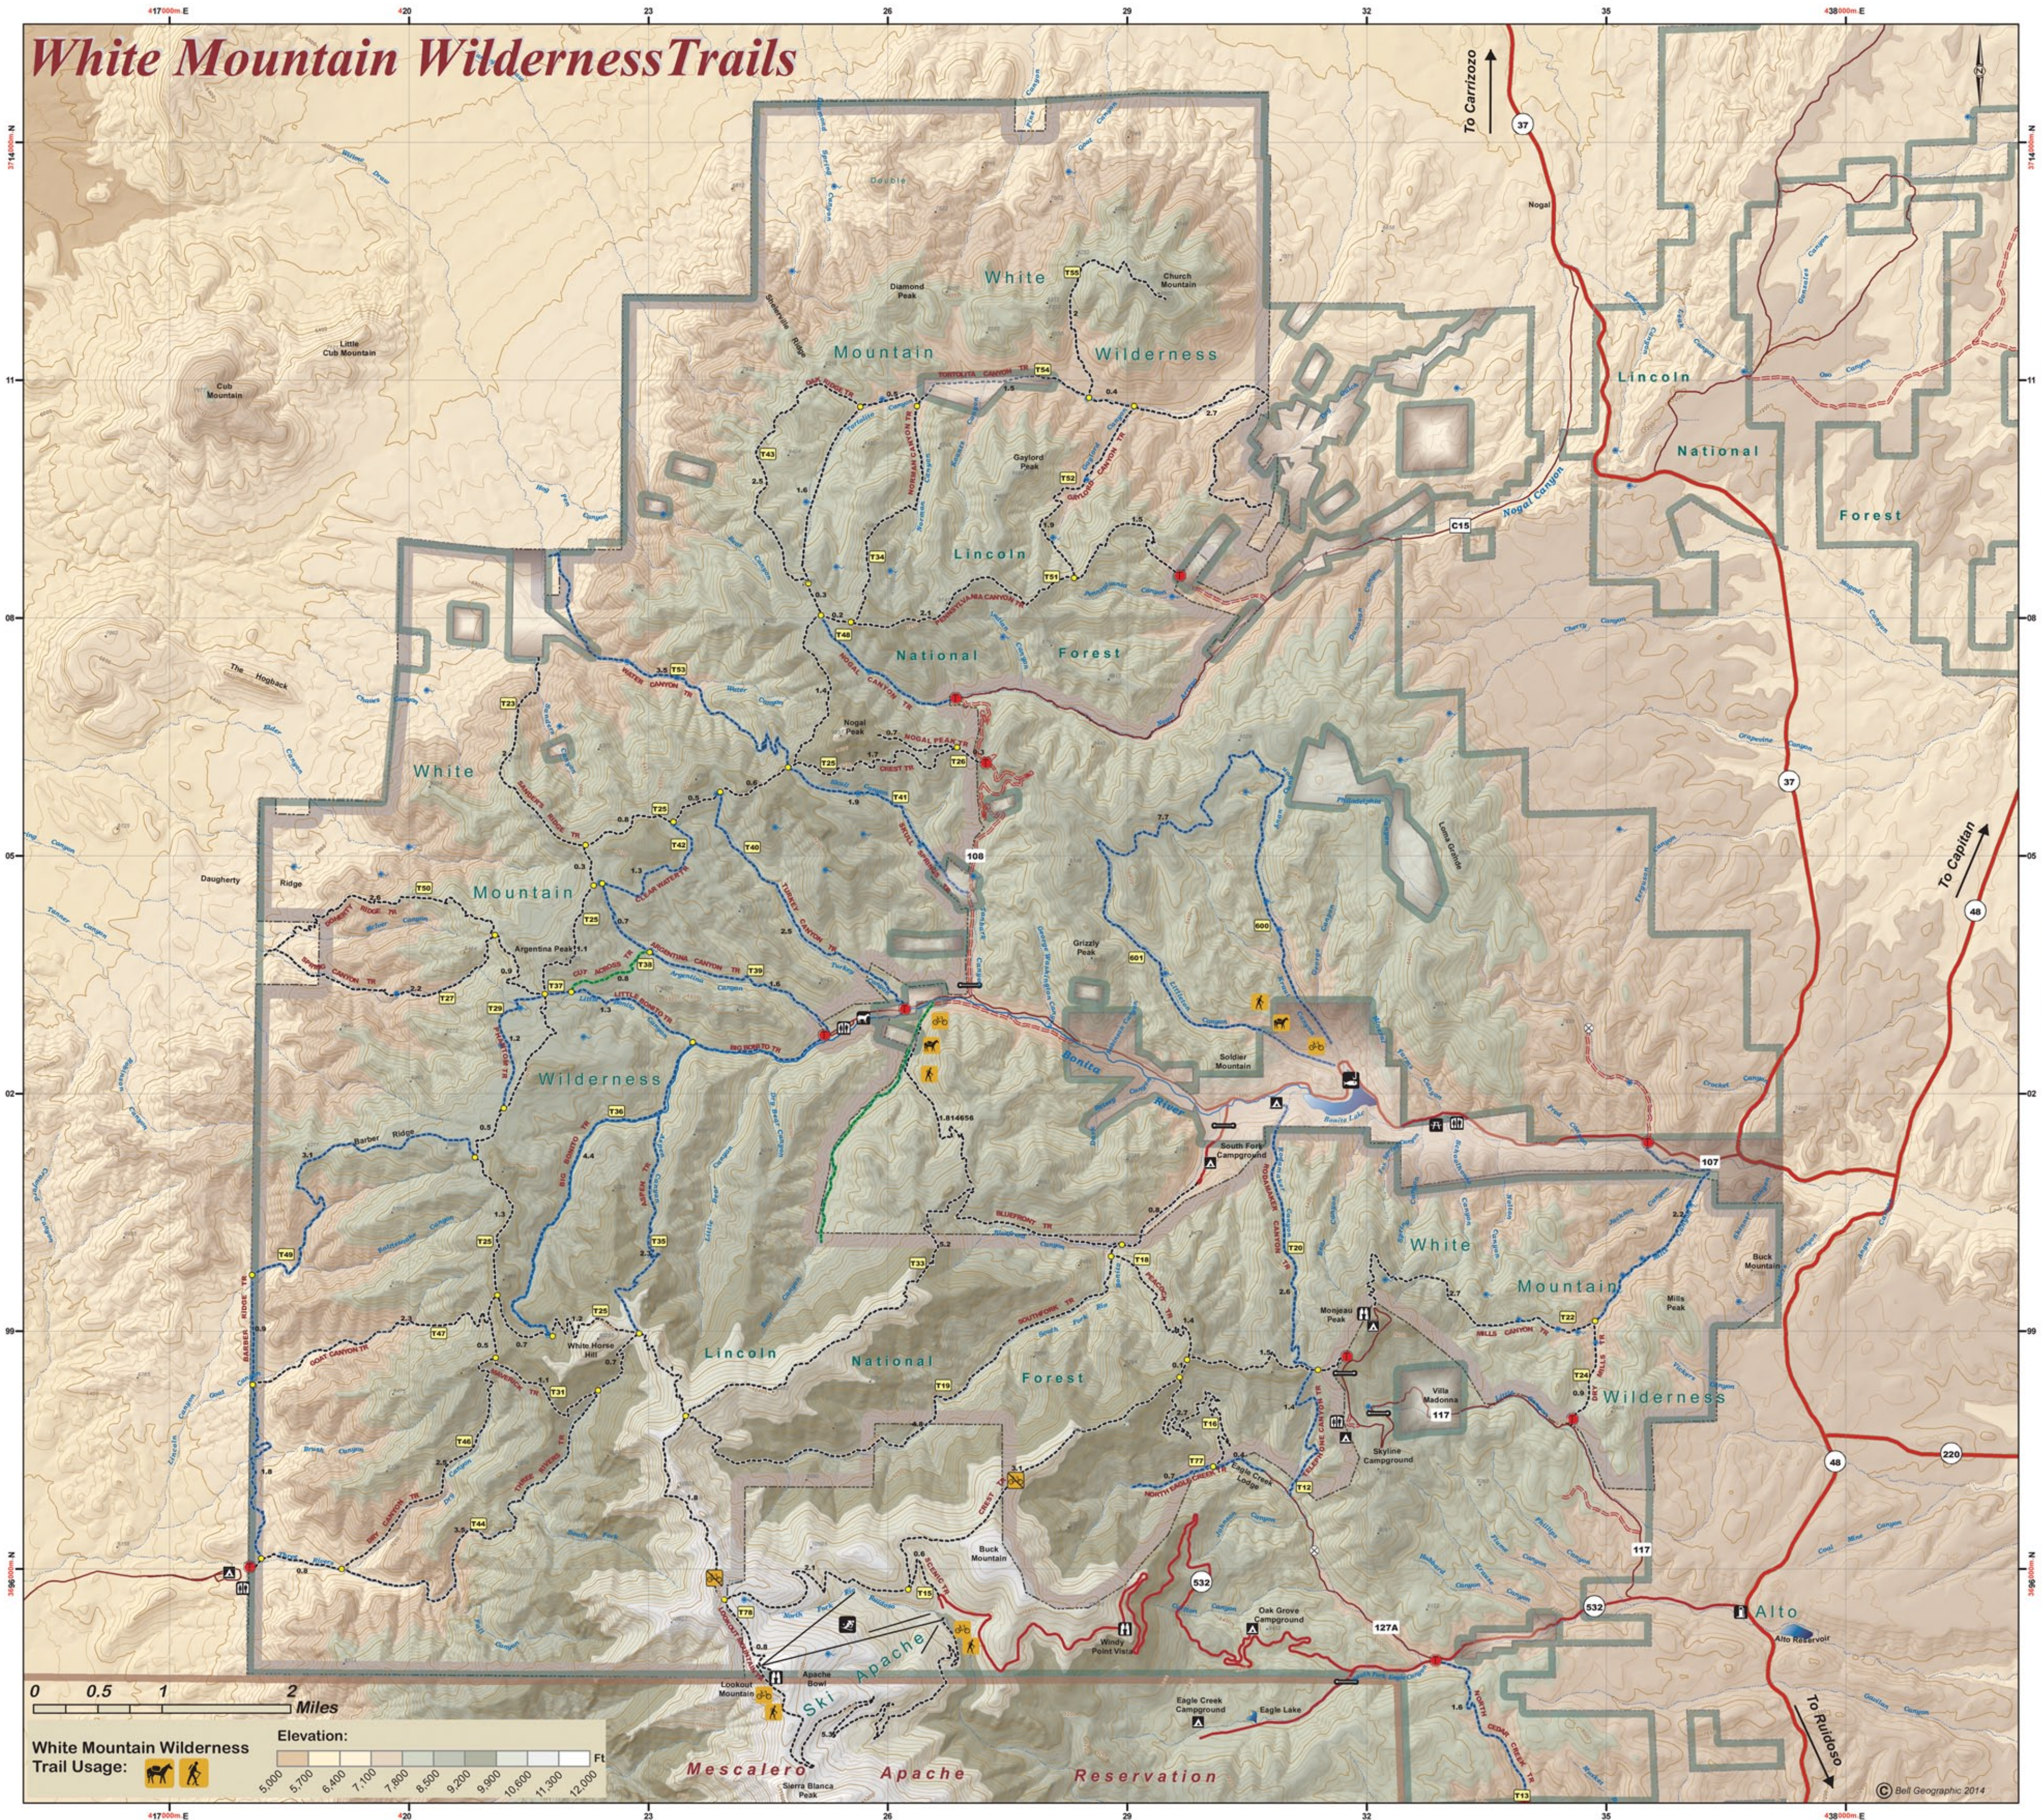

White Mountain Wilderness Trails

www.DISCOVERRUIDOSO.com

Ruidoso Area Trail Map

Ruidoso
8 BILLY THE KID COUNTRY, LINCOLN COUNTY, NEW MEXICO

CARTOGRAPHY BY

MAP CONTRIBUTORS

© Bell Geographic 2014